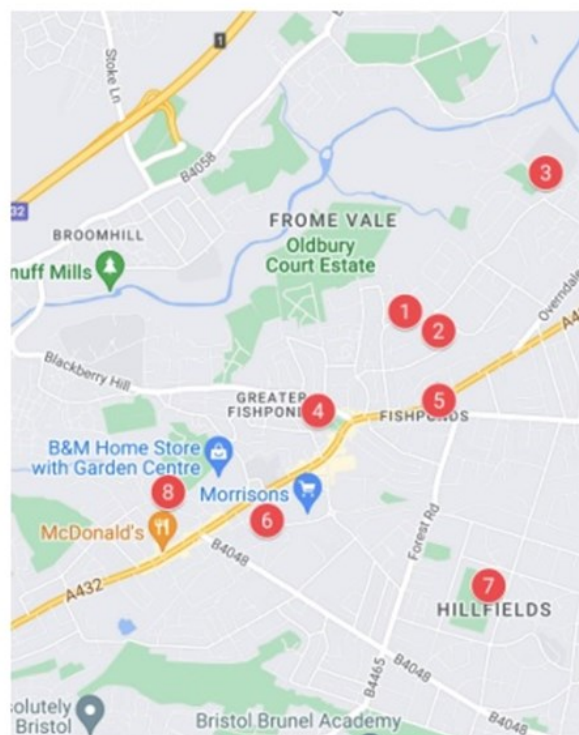

3. Oldbury Court Children's Centre, Frenchay Rd, BS16 2QS

Open Monday-Friday 8am-5pm. Direct access to mental health wellbeing support. Stay and Play age 0-5 - Monday 10am-11:30am. Under 5's Hub - Wednesday 9:30am-11:30am and Nature Explorers (Aged 2+) - Wednesday 10am-11:30am. Food Club - Thursday 1pm-3pm.

4. St Mary's Church, College Road, BS16 2JB

St. Mary's opens its doors on Saturday afternoons twice each month from 12pm-2pm, giving people the opportunity to pop in for prayer, warmth, rest, contemplation or conversation. While open we offer soup, sandwiches, biscuits and cake as well as a variety of drinks, all free of charge.

5. Fishponds Baptist Church, Downend Rd, BS16 5AS

Toddler Time - Monday & Friday 10am-11:30am. Thursday Luncheon Club where you get a 3 course meal for £3. Food Bank - Friday 12:30pm-14:15pm.

6. Fishponds Library, Hockey's Ln, Fishponds, BS16 3HL

Computers and photocopier available for use. Baby Bounce & Rhyme Tuesday 2.15pm. See website for opening hours.

7. Hillfields Community Hub, Thicket Avenue, BS16 4EH

Open Monday, Tuesday, & Thursday - 11am-3pm. WiFi, hot drinks, signposting, newspapers and board games/puzzles, phone charging points.

8. All Saints Church, Grove Rd, Bristol BS16 2BW

Coffee Morning - every 1st Saturday 10am-12pm. Church open, book stall and coffee and tea available.

Warm and welcoming spaces

IN FROME VALE AND HILLFIELDS

1. Vassall Centre, Gill Avenue, Fishponds, BS16 2QQ
2. Colliers Gardens, 16 Colliers Gardens, BS16 2NA
3. Oldbury Court Children's Centre, Frenchay Rd, BS16 2QS
4. St Mary's Church, College Road, BS16 2JB
5. Fishponds Baptist Church, Downend Rd, BS16 5AS
6. Fishponds Library, Robinson House, Hockey's Ln, Fishponds, BS16 3HL
7. Hillfields Community Hub, Thicket Avenue, Bristol, BS16 4EH
8. All Saints Church, Grove Road, Bristol, BS16 2BW