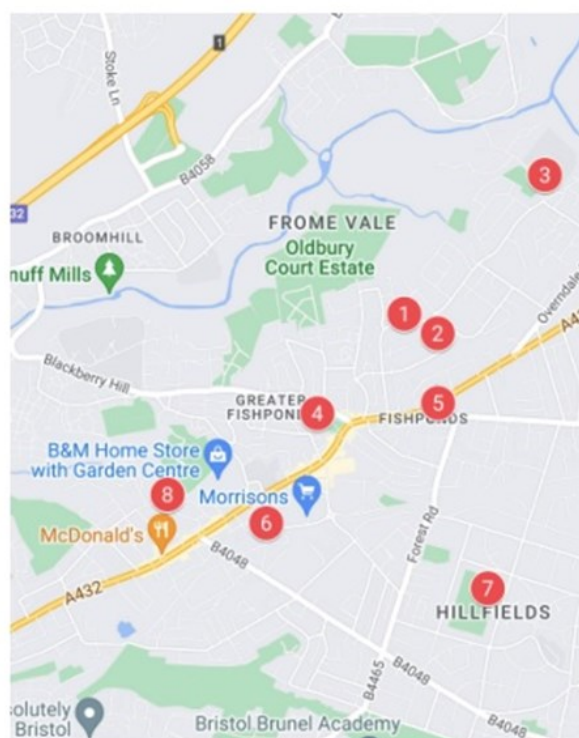

3. Oldbury Court Children's Centre, Frenchay Rd, BS16 2QS

Open Monday-Friday 8am-5pm. Direct access to mental health wellbeing support. Stay and Play age 0-5 - Monday 10am-11:30am. Under 5's Hub - Wednesday 9:30am-11:30am and Nature Explorers (Aged 2+) - Wednesday 10am-11:30am. Food Club - Thursday 1pm-3pm.

4. St Mary's Church, College Road, BS16 2JB

St. Mary's opens its doors on Saturday afternoons twice each month from 12pm-2pm, giving people the opportunity to pop in for prayer, warmth, rest, contemplation or conversation. While open we offer soup, sandwiches, biscuits and cake as well as a variety of drinks, all free of charge.

5. Fishponds Baptist Church, Downend Rd, BS16 5AS

Toddler Time - Monday & Friday 10am-11:30am. Thursday Luncheon Club where you get a 3 course meal for £3. Food Bank - Friday 12:30pm-14:15pm.

6. Fishponds Library, Hockey's Ln, Fishponds, BS16 3HL

Computers and photocopier available for use. Baby Bounce & Rhyme Tuesday 2.15pm. See website for opening hours.

7. Hillfields Community Hub, Thicket Avenue, BS16 4EH

Open Monday, Tuesday, & Thursday - 11am-3pm. WiFi, hot drinks, signposting, newspapers and board games/puzzles, phone charging points.

8. All Saints Church, Grove Rd, Bristol BS16 2BW

Coffee Morning - every 1st Saturday 10am-12pm. Church open, book stall and coffee and tea available.

Warm and welcoming spaces

IN FROME VALE AND HILLFIELDS

1. Vassall Centre, Gill Avenue, Fishponds, BS16 2QQ
2. Colliers Gardens, 16 Colliers Gardens, BS16 2NA
3. Oldbury Court Children's Centre, Frenchay Rd, BS16 2QS
4. St Mary's Church, College Road, BS16 2JB
5. Fishponds Baptist Church, Downend Rd, BS16 5AS
6. Fishponds Library, Robinson House, Hockey's Ln, Fishponds, BS16 3HL
7. Hillfields Community Hub, Thicket Avenue, Bristol, BS16 4EH
8. All Saints Church, Grove Road, Bristol, BS16 2BW