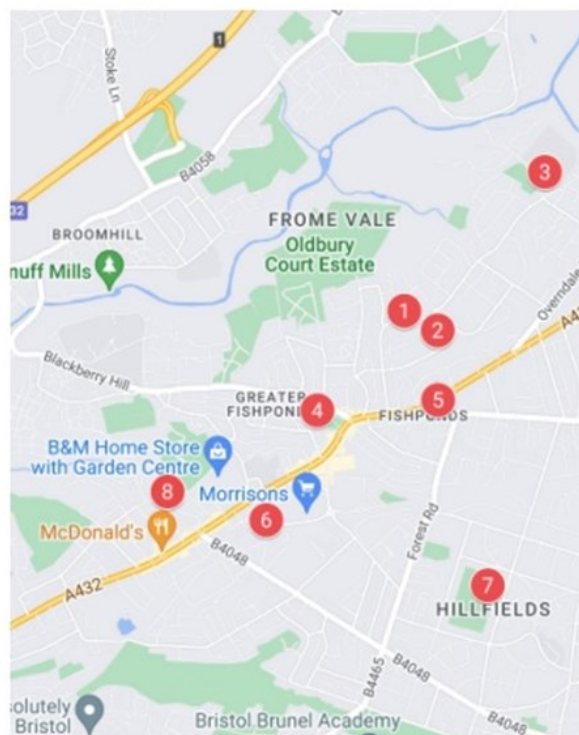

3. Oldbury Court Children's Centre, Frenchay Rd, BS16 2QS

Open Monday-Friday 8am-5pm. Direct access to mental health wellbeing support. Stay and Play age 0-5 - Monday 10am-11:30am. Under 5's Hub - Wednesday 9:30am-11:30am and Nature Explorers (Aged 2+) - Wednesday 10am-11:30am. Food Club - Thursday 1pm-3pm.

4. St Mary's Church, College Road, BS16 2JB

St. Mary's opens its doors on Saturday afternoons twice each month from 12pm-2pm, giving people the opportunity to pop in for prayer, warmth, rest, contemplation or conversation. While open we offer soup, sandwiches, biscuits and cake as well as a variety of drinks, all free of charge.

5. Fishponds Baptist Church, Downend Rd, BS16 5AS

Toddler Time - Monday & Friday 10am-11:30am. Thursday Luncheon Club where you get a 3 course meal for £3. Food Bank - Friday 12:30pm-14:15pm.

6. Fishponds Library, Hockey's Ln, Fishponds, BS16 3HL

Computers and photocopier available for use. Baby Bounce & Rhyme Tuesday 2.15pm. See website for opening hours.

7. Hillfields Community Hub, Thicket Avenue, BS16 4EH

Open Monday, Tuesday, & Thursday - 11am-3pm. WiFi, hot drinks, signposting, newspapers and board games/puzzles, phone charging points.

8. All Saints Church, Grove Rd, Bristol BS16 2BW

Coffee Morning - every 1st Saturday 10am-12pm. Church open, book stall and coffee and tea available.

Warm and welcoming spaces

IN FROME VALE AND HILLFIELDS

1. Vassall Centre, Gill Avenue, Fishponds, BS16 2QQ
2. Colliers Gardens, 16 Colliers Gardens, BS16 2NA
3. Oldbury Court Children's Centre, Frenchay Rd, BS16 2QS
4. St Mary's Church, College Road, BS16 2JB
5. Fishponds Baptist Church, Downend Rd, BS16 5AS
6. Fishponds Library, Robinson House, Hockey's Ln, Fishponds, BS16 3HL
7. Hillfields Community Hub, Thicket Avenue, Bristol, BS16 4EH
8. All Saints Church, Grove Road, Bristol, BS16 2BW