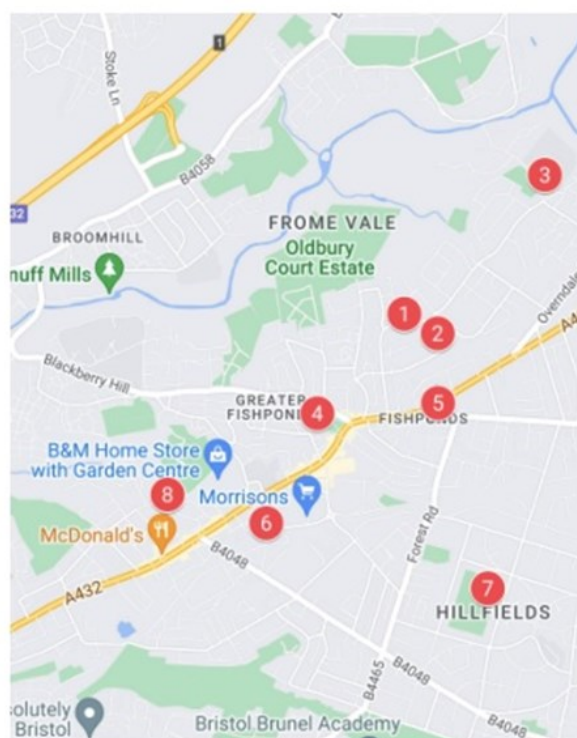

3. Oldbury Court Children's Centre, Frenchay Rd, BS16 2QS

Open Monday-Friday 8am-5pm. Direct access to mental health wellbeing support. Stay and Play age 0-5 - Monday 10am-11:30am. Under 5's Hub - Wednesday 9:30am-11:30am and Nature Explorers (Aged 2+) - Wednesday 10am-11:30am. Food Club - Thursday 1pm-3pm.

4. St Mary's Church, College Road, BS16 2JB

St. Mary's opens its doors on Saturday afternoons twice each month from 12pm-2pm, giving people the opportunity to pop in for prayer, warmth, rest, contemplation or conversation. While open we offer soup, sandwiches, biscuits and cake as well as a variety of drinks, all free of charge.

5. Fishponds Baptist Church, Downend Rd, BS16 5AS

Toddler Time - Monday & Friday 10am-11:30am. Thursday Luncheon Club where you get a 3 course meal for £3. Food Bank - Friday 12:30pm-14:15pm.

6. Fishponds Library, Hockey's Ln, Fishponds, BS16 3HL

Computers and photocopier available for use. Baby Bounce & Rhyme Tuesday 2.15pm. See website for opening hours.

7. Hillfields Community Hub, Thicket Avenue, BS16 4EH

Open Monday, Tuesday, & Thursday - 11am-3pm. WiFi, hot drinks, signposting, newspapers and board games/puzzles, phone charging points.

8. All Saints Church, Grove Rd, Bristol BS16 2BW

Coffee Morning - every 1st Saturday 10am-12pm. Church open, book stall and coffee and tea available.

Warm and welcoming spaces

IN FROME VALE AND HILLFIELDS

1. Vassall Centre, Gill Avenue, Fishponds, BS16 2QQ
2. Colliers Gardens, 16 Colliers Gardens, BS16 2NA
3. Oldbury Court Children's Centre, Frenchay Rd, BS16 2QS
4. St Mary's Church, College Road, BS16 2JB
5. Fishponds Baptist Church, Downend Rd, BS16 5AS
6. Fishponds Library, Robinson House, Hockey's Ln, Fishponds, BS16 3HL
7. Hillfields Community Hub, Thicket Avenue, Bristol, BS16 4EH
8. All Saints Church, Grove Road, Bristol, BS16 2BW